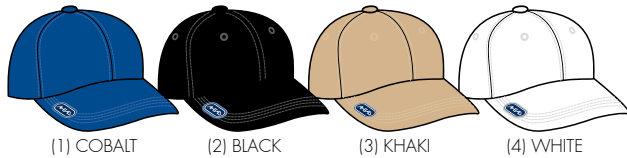

BALLMARKER HAT PROGRAM

"It all starts with your ballmarker."

C47WTB
CLASSIC BALLMARKER
MSRP: \$14.70 BLANK "A"

ORNAMENTATION (FLAT EMBROIDERY • SHOWN ON STYLE:
C47WTB-4 (WHITE)

BELOW COLORS HAVE IN-STOCK INVENTORY